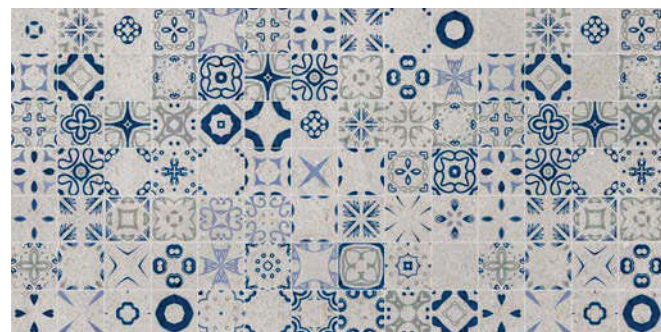

KALIVA DECOR

ARVING
600 X 1200 MM