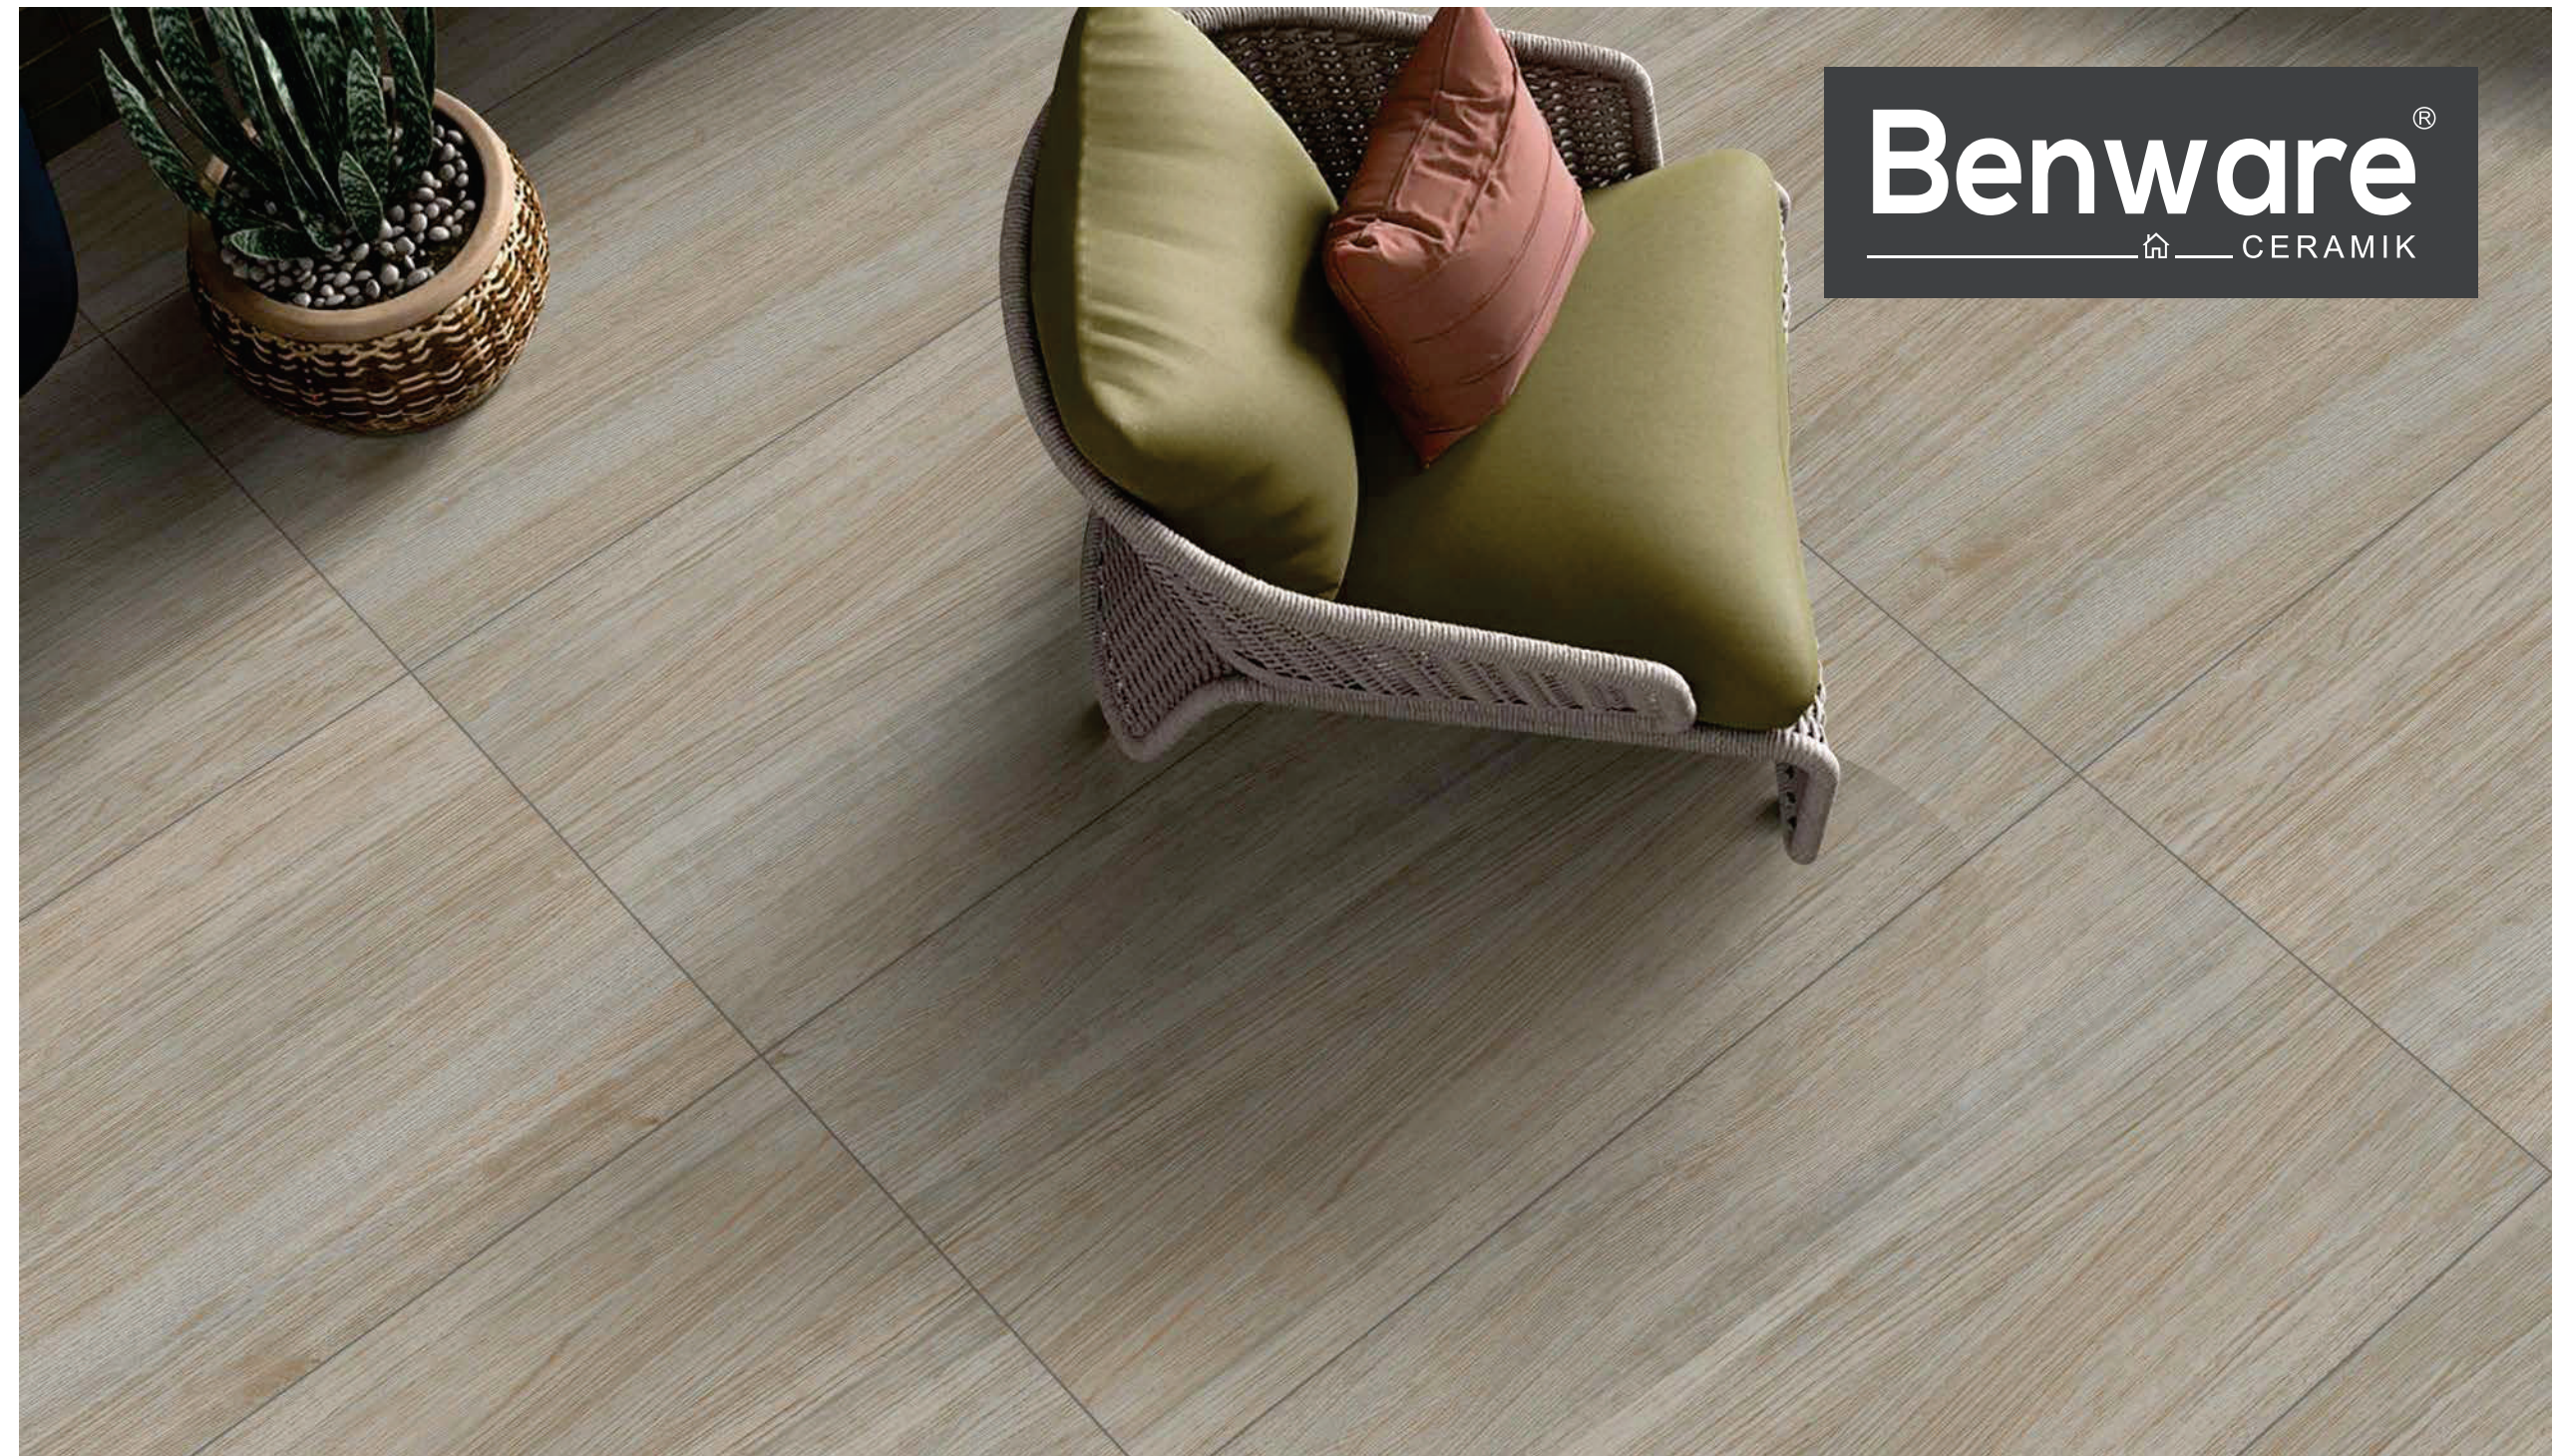

Benware®
— — CERAMIK