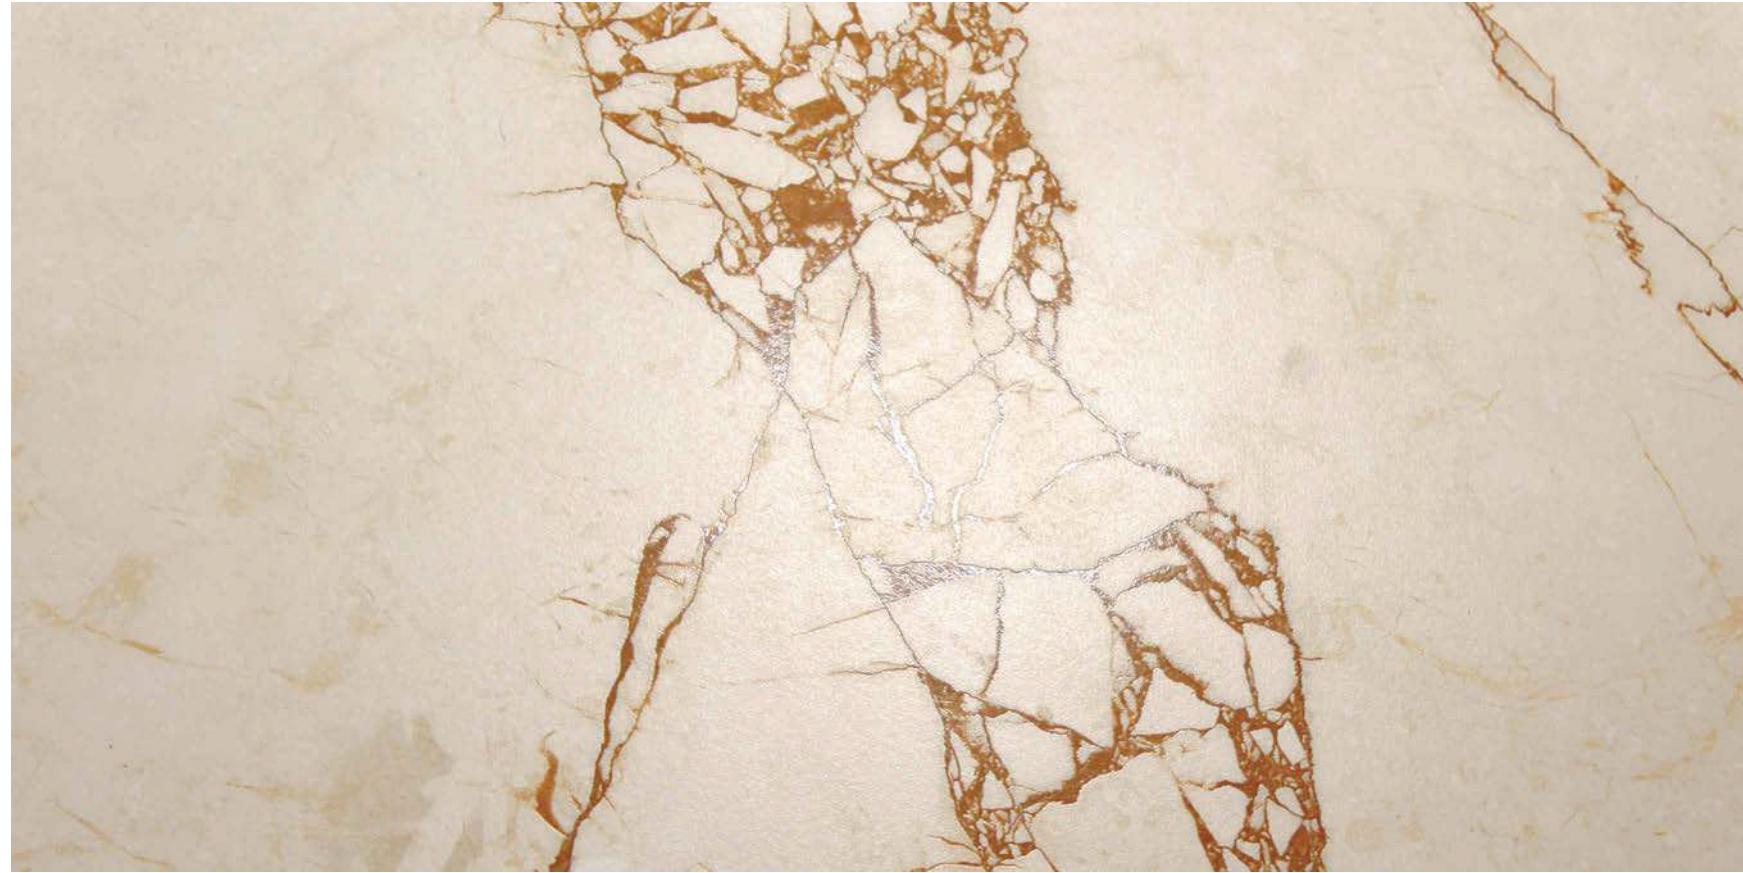

FRENCH COPPER

SETTLE FOR BEST

These set of tiles has its unique character which it displays through its striking pattern flow. Let's spread the charm of enthusiasm throughout every corner by uniting their brushy textures.

ARVING
600 X 1200 MM