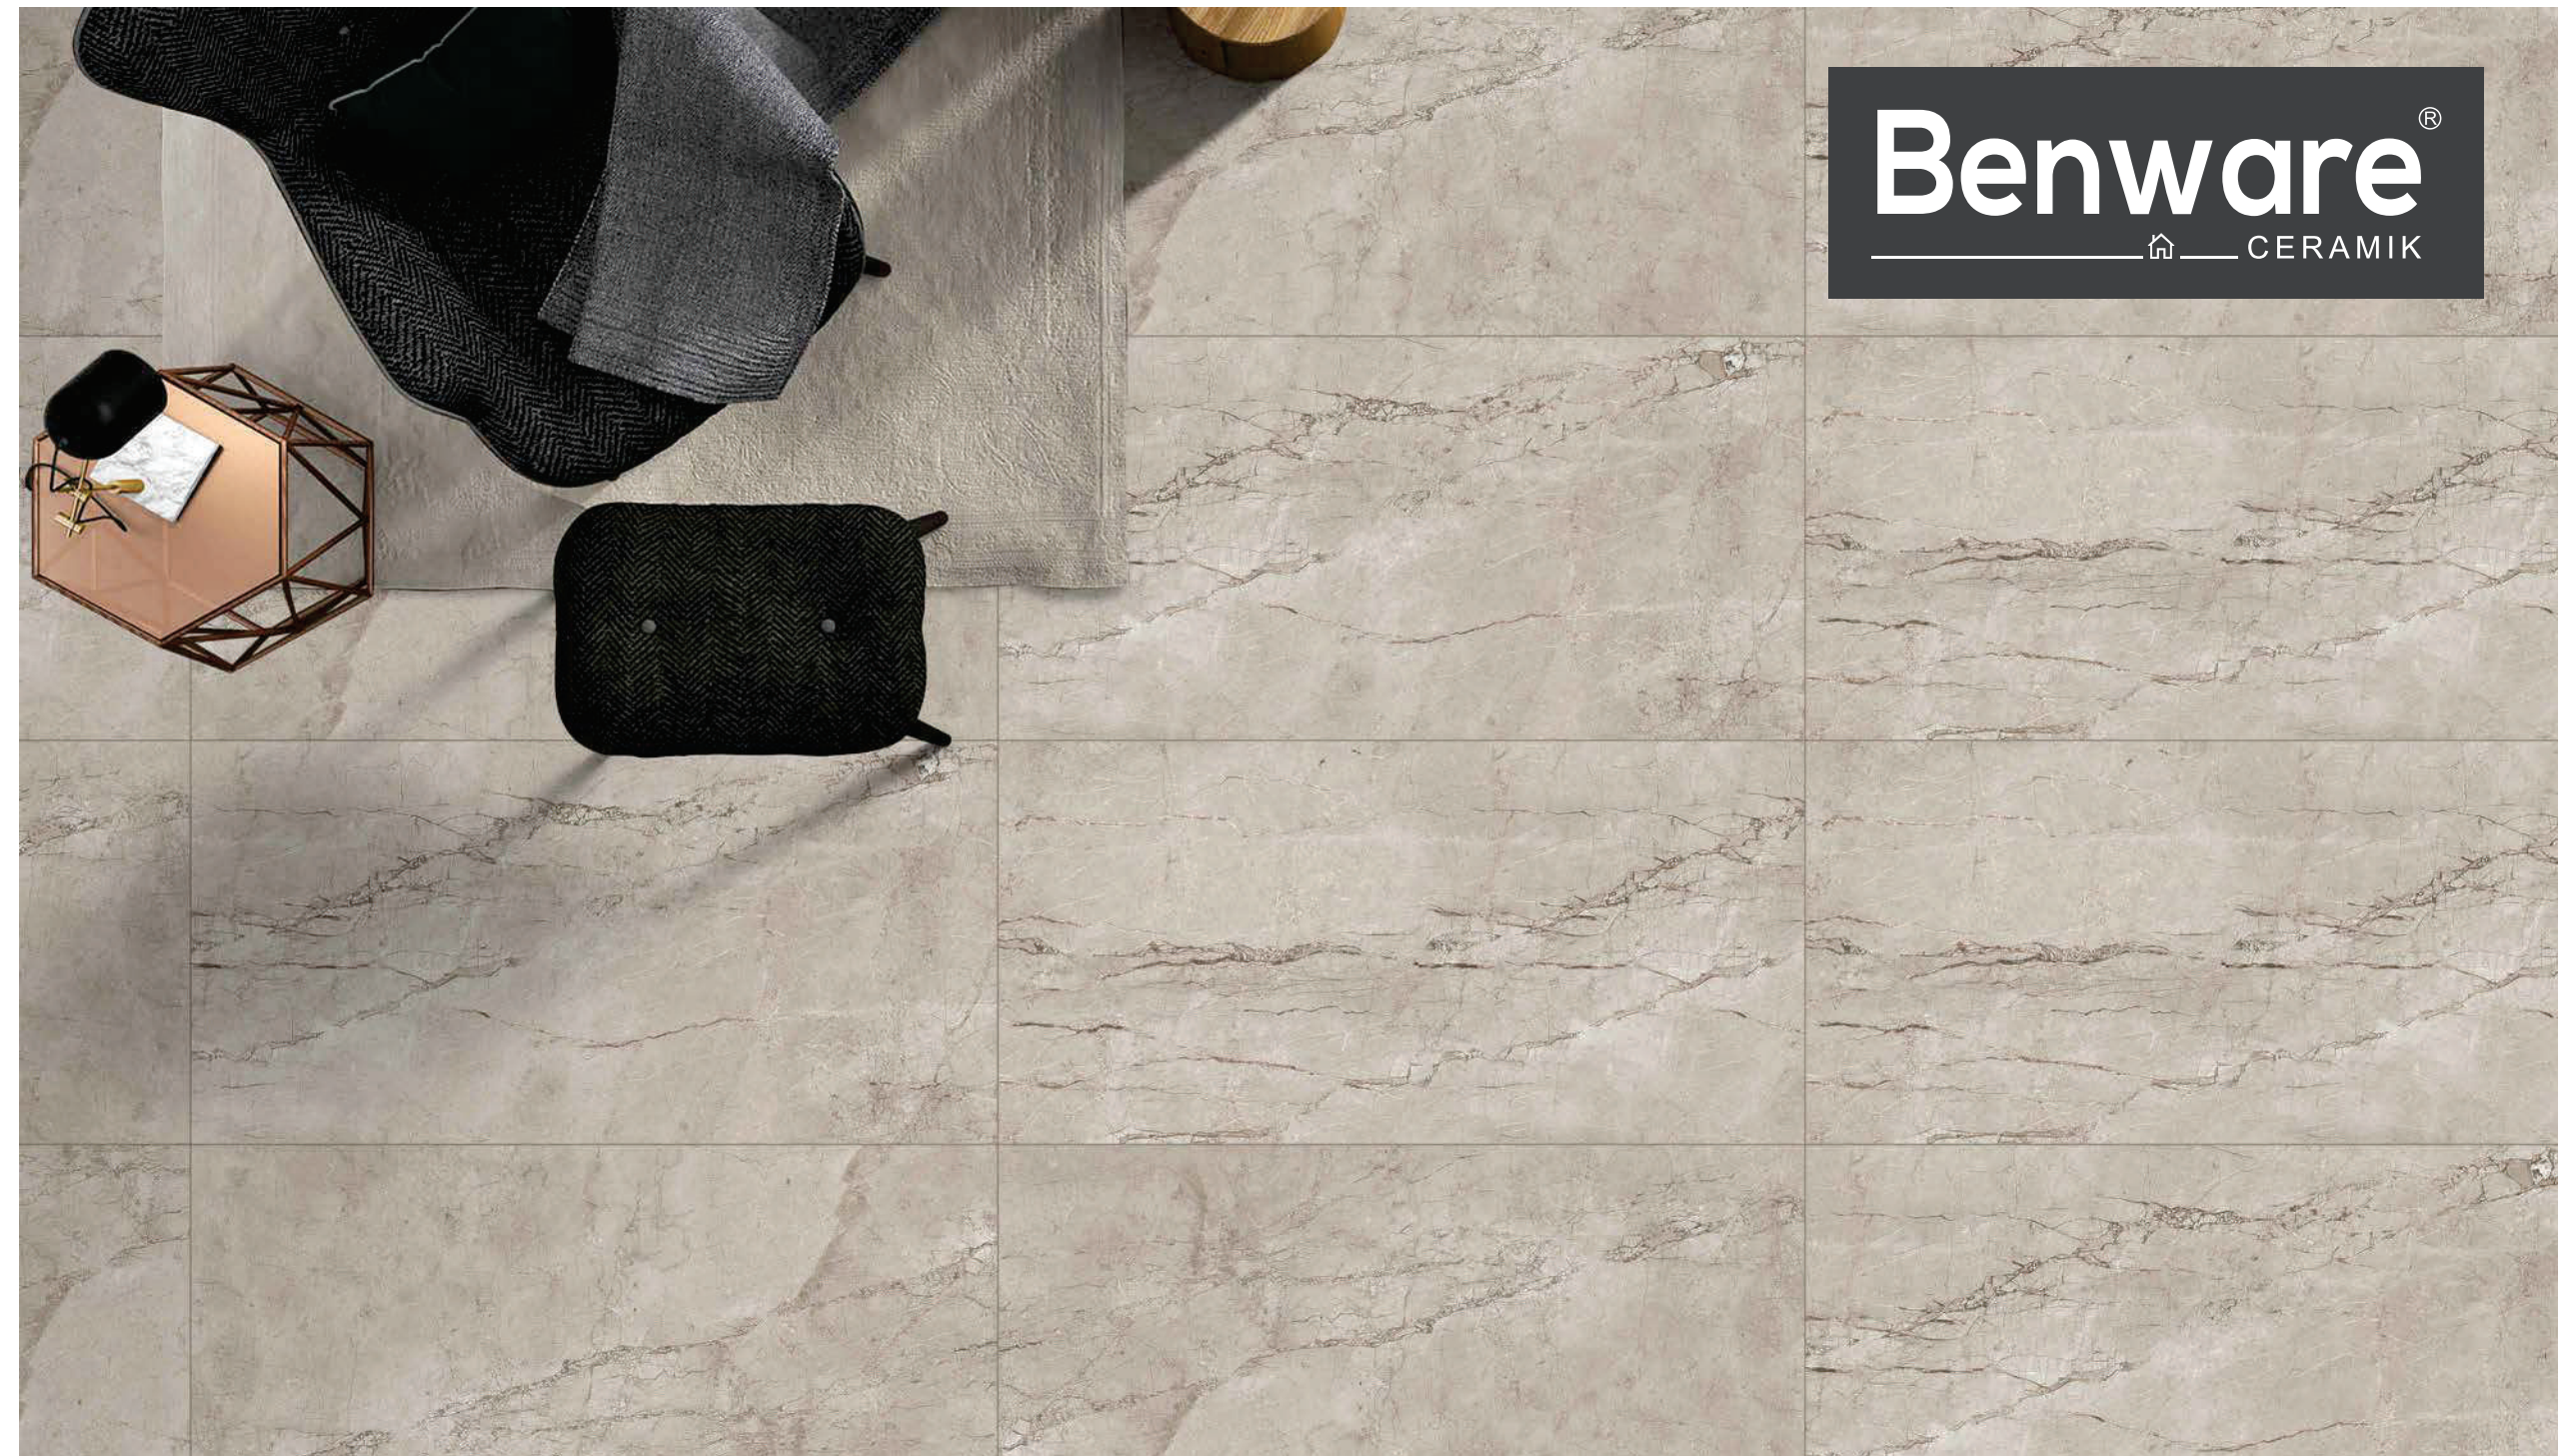

 **ARVING**
600 X 1200 MM

Benware[®]
—  — CERAMIK

CEDAR BEIGE

INTEGRATE YOUR SPACE

Design your space with these comforting commodities, introducing tiles that soothe your spirit with Simplicity conveying calm nature but at the same time also offering ultimate luxury to decors!