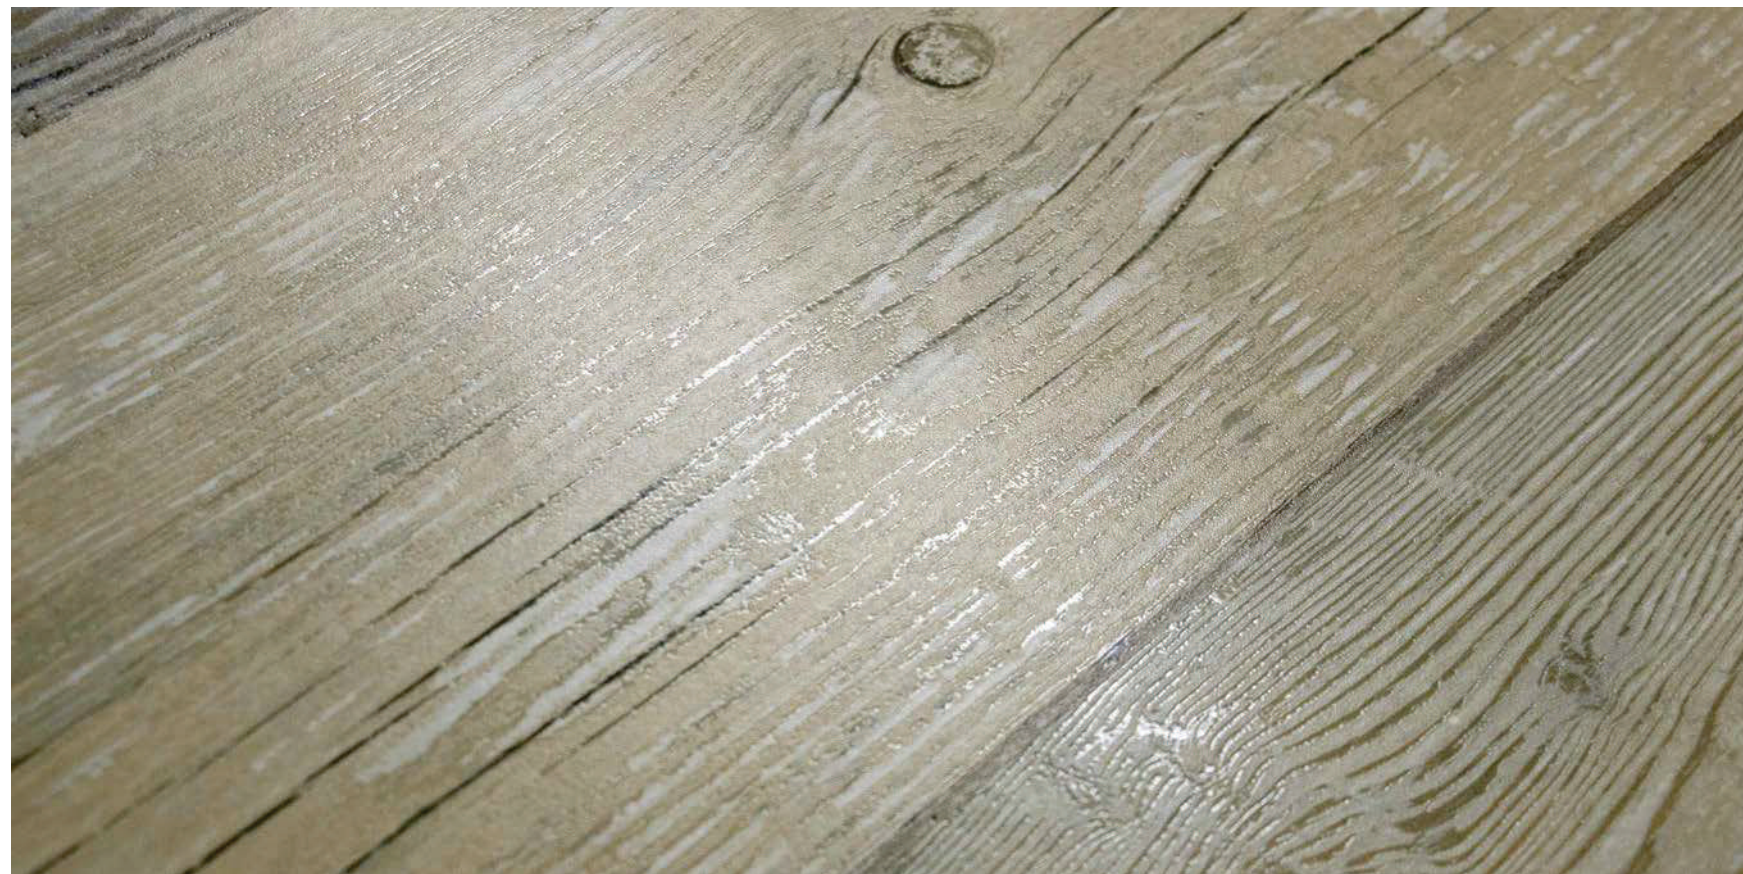

 **ARVING**
600 X 1200 MM

Benware[®]
— CERAMIK —

VLOG WOOD

ARVING
600 X 1200 MM

TREAD TOWARDS FUTURE

Lorem Ipsum is simply dummy text of the printing and typesetting industry. Lorem Ipsum has been the industry's standard dummy text ever since the 1500s, when an unknown printer took